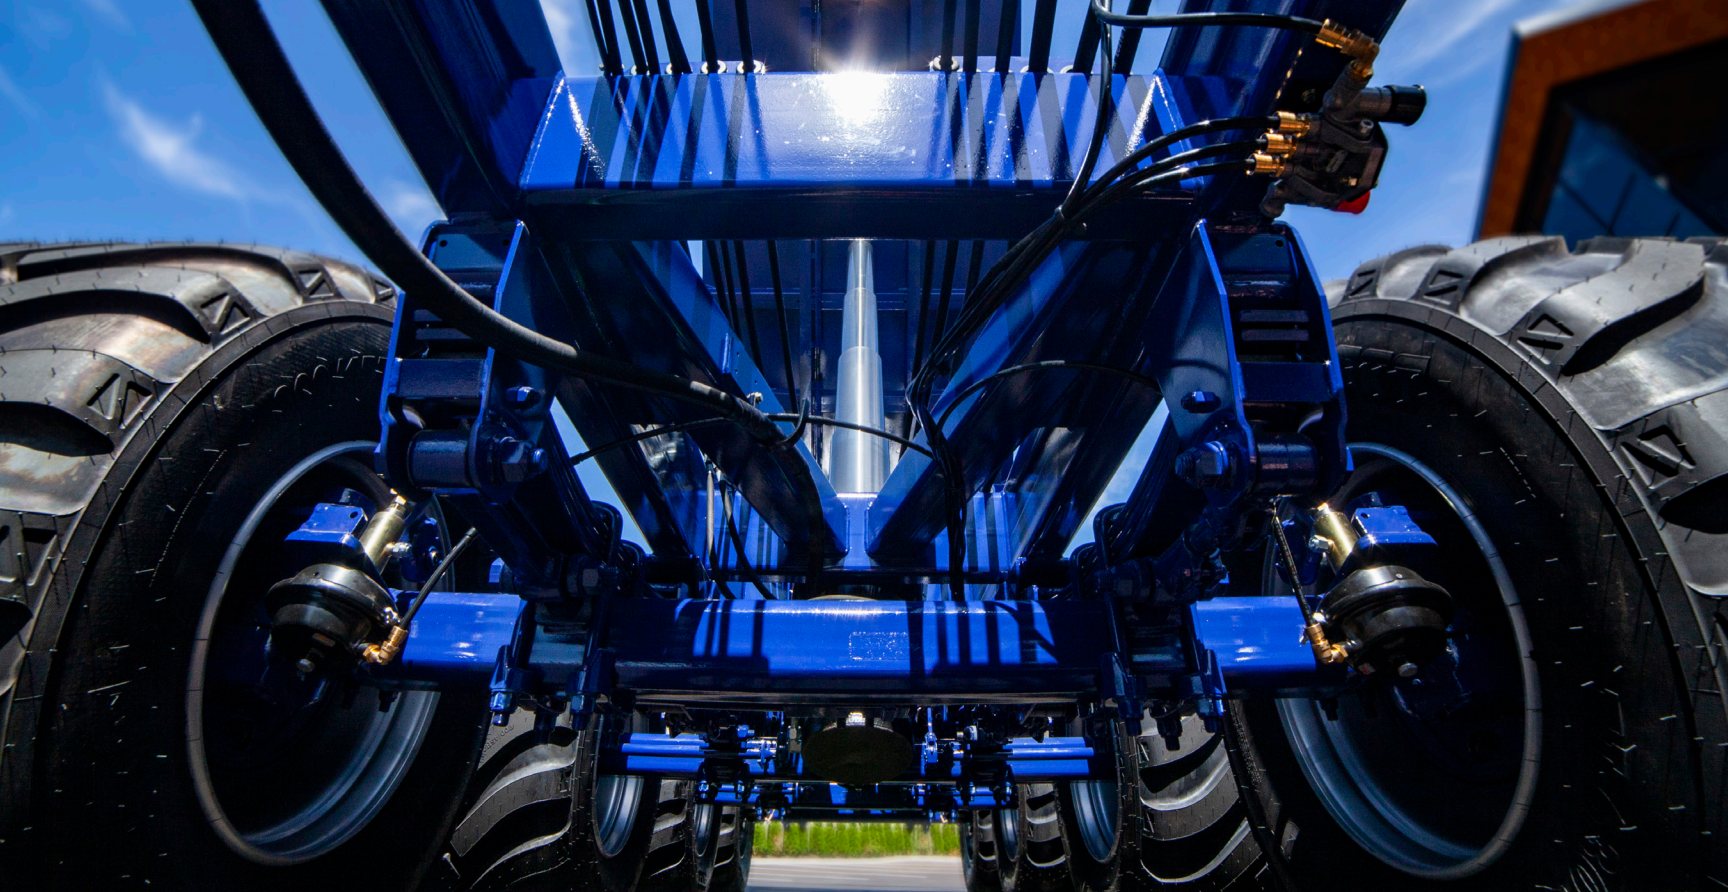

**LENGTH**

Up to 35 ft

**CAPACITY WITH EXTENSIONS**

Up to 2472 ft<sup>3</sup>

**CARRYING CAPACITY**

Up to 77,000 lbs

**AXLE**

Tandem  
Tridem  
Quad

# **D-SERIES® DUMP WAGON**

## **THE FASTEST DUMPING WAGON IN THE INDUSTRY.**

The JBS Equipment Dump Wagon is a powerful and versatile option for those in need of a heavy-duty hauling solution.

Available in Tandem, Tridem, and Quad axle configurations, this dump wagon dominates over its competition with its impressive features and capabilities.

With the ability to hold up to an astounding 77,000 lbs of silage, this dump wagon ensures that you can transport large quantities of material with ease and efficiency.